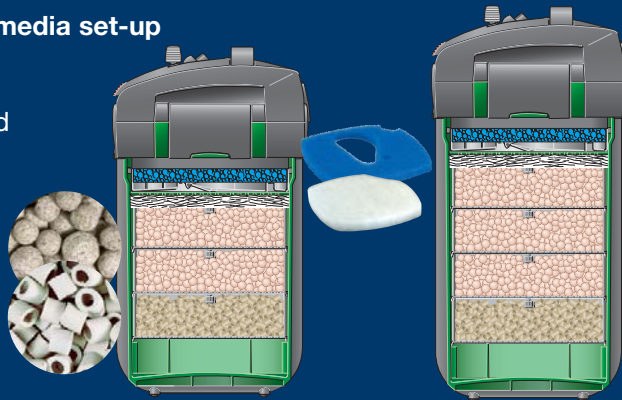

Recommended filter media set-up

EHEIM coarse filter pad

EHEIM fine filter pad

EHEIM SUBSTRAT_{pro}

(2076: 4 l / 2078: 6 l)

EHEIM MECH

(2076: 2 l / 2078: 2 l)

Set of 1 coarse and 4 fine filter pads
Art. No. 2616760
for 2076/2078